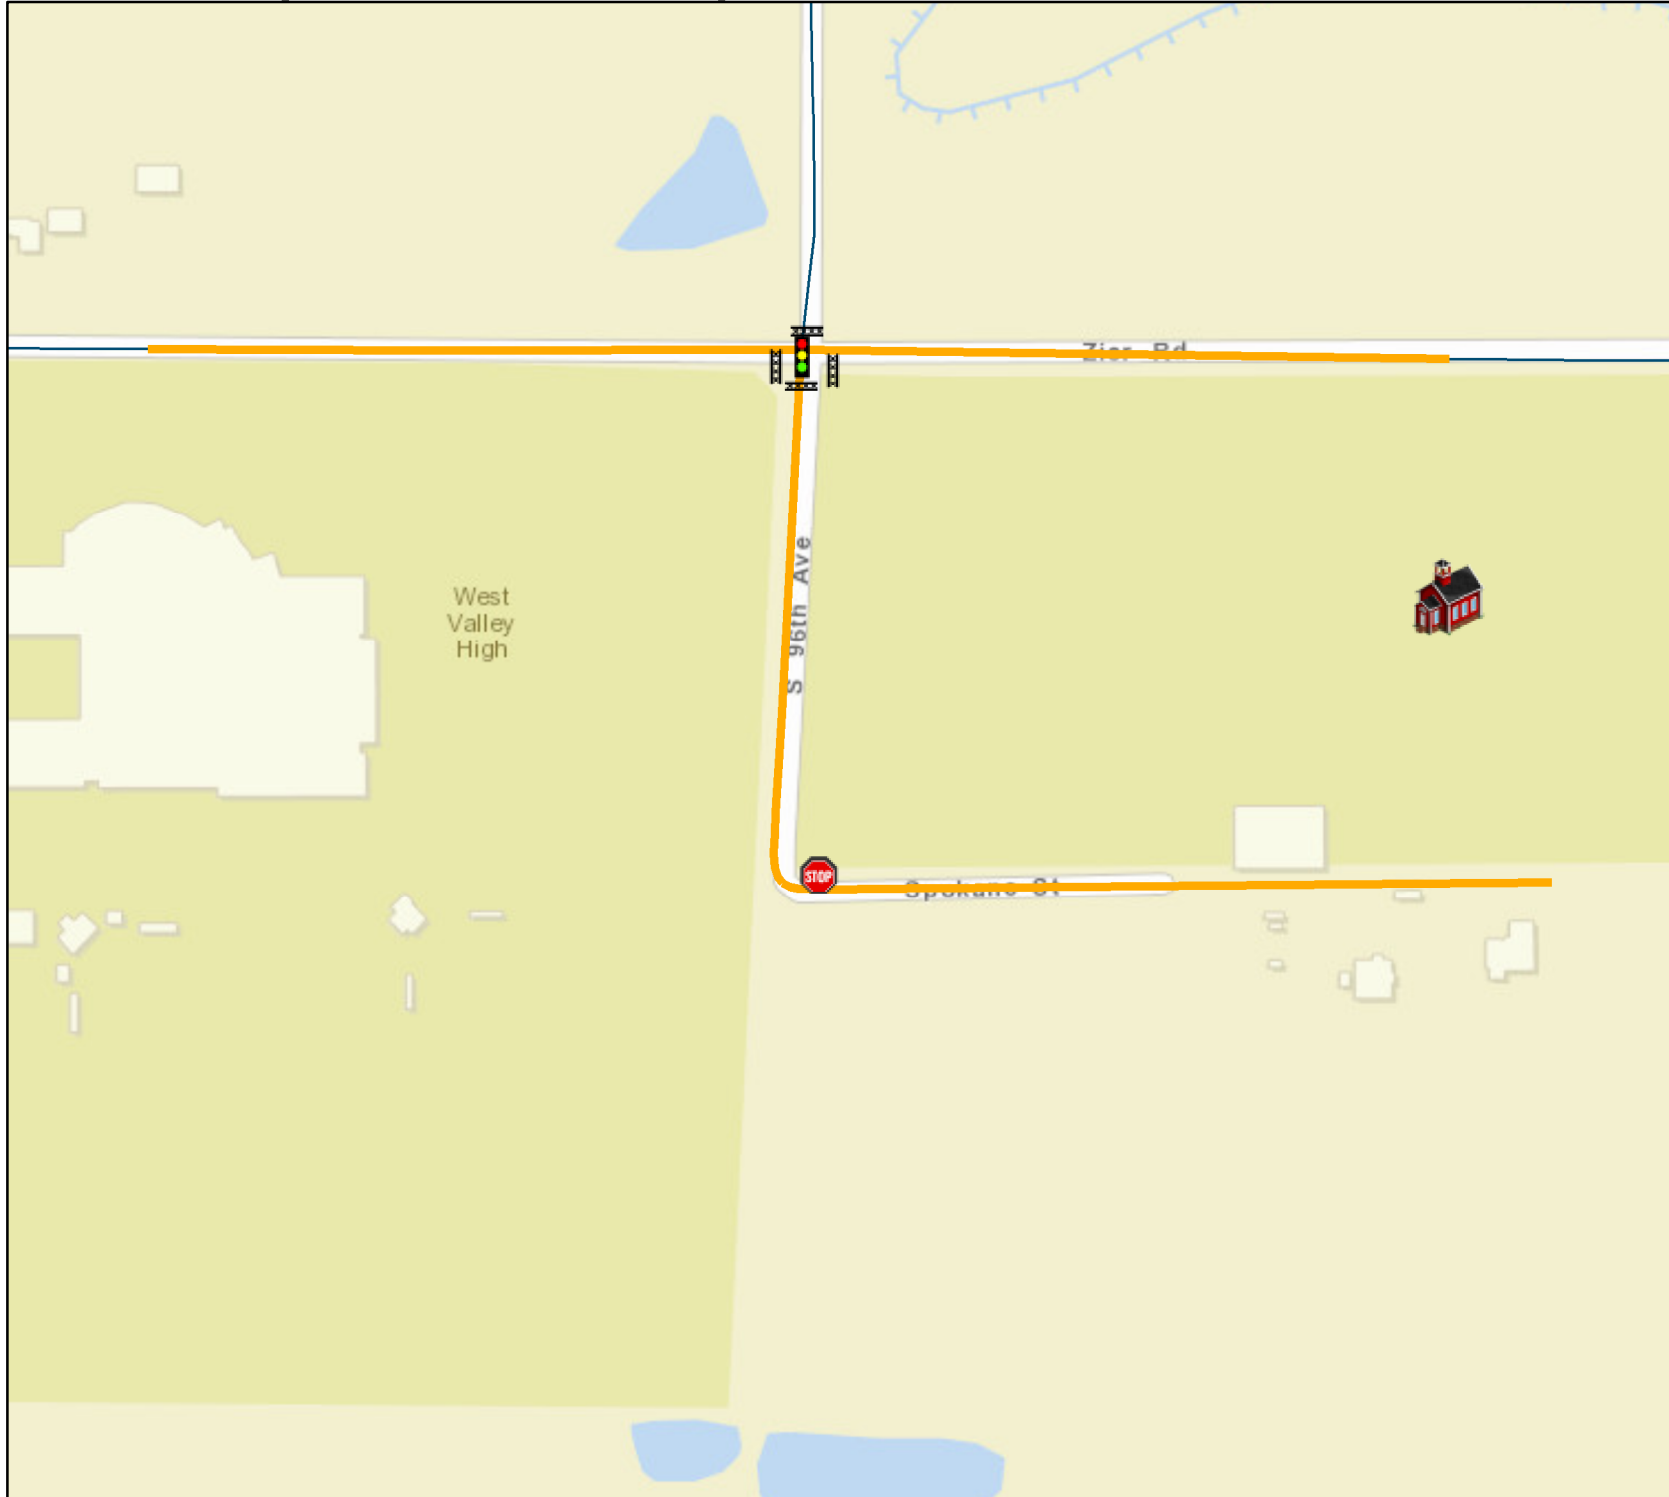

West Valley Freshman Campus

Walk Routes

- Walk Area (1 road mile)
- Walk/Bike Route
- School Speed Zone
- - - Paths/Trails
- School
- Traffic Light
- Stop Sign
- Stop Sign - Four-Way
- Stop Sign - Three-Way
- Crossing Guard
- Crosswalk
- Hazard
- Railroad Crossing

Note: Not all symbols may appear on the map.

Map Notes:
Identified routes are marked in orange. Children living on residential streets that are connected to the walk routes can walk along their streets to the main routes. Small children should be accompanied by adults and all pedestrians should follow the attached safety tips.